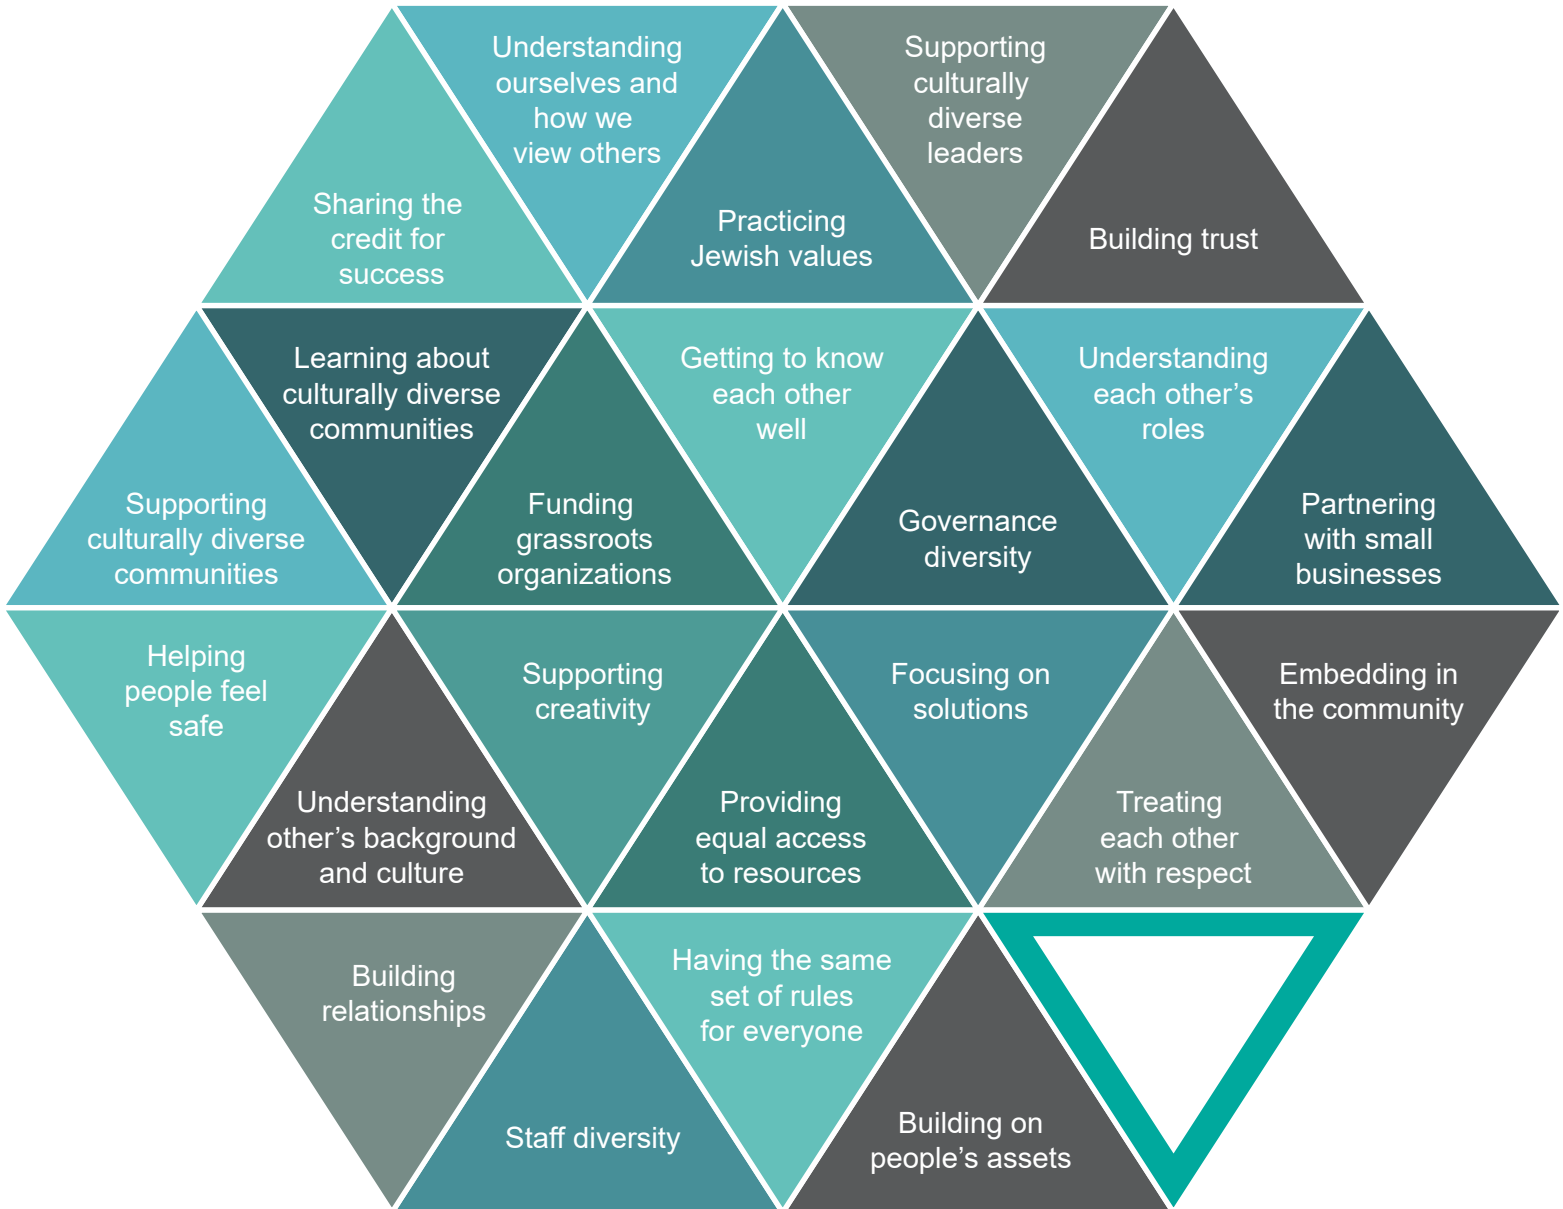

At Bader Philanthropies we practice

## Cultural Intentionality;

*The ability to see oneself and others as unique human beings in a cultural context*

## Our Ecosystem